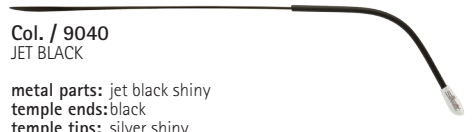

Col. / 6560
FOSSIL

metal parts: ruthenium fossil grey -
outside brushed, inside shiny
temple ends: black
temple tips: titanium shiny

Col. / 7010
STERLING SILVER

metal parts: sterling silver shiny
temple ends: black
temple tips: silver shiny

Col. / 7110
SILVER GREY

metal parts: titanium silver grey silky matte
temple ends: brown transparent
temple tips: titanium shiny

Col. / 7530
TRUE GOLD

metal parts: gold shiny
temple ends: taupe transparent
temple tips: gold shiny

Col. / 8540
MAT GOLD

metal parts: taupe gold silky matte
temple ends: taupe transparent
temple tips: titanium shiny

Col. / 9040
JET BLACK

metal parts: jet black shiny
temple ends: black
temple tips: silver shiny